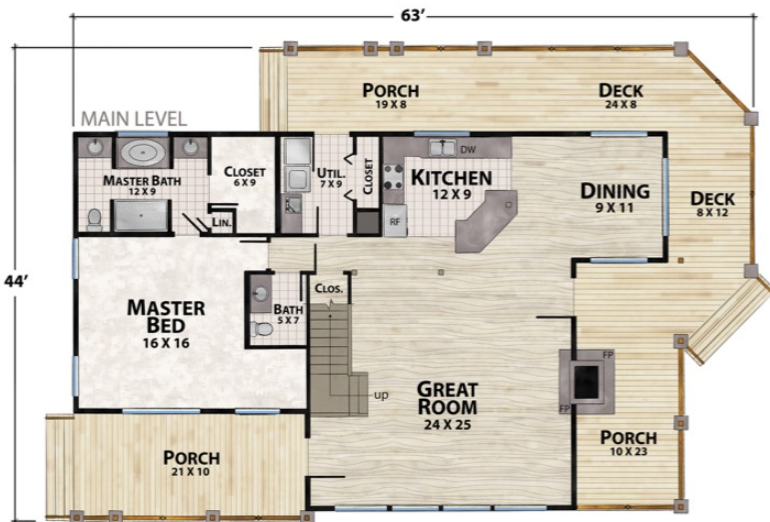

# The Prairie Pass Lodge

*natural element homes*

The Classic Plans Collection

1-800-970-2224

Main Level - 1,536 Square Feet      Upper Level - 780 Square Feet      2,316 Total Square Footage  
 3 Bedrooms - 2 1/2 Baths      969 Square Feet of Outdoor Living