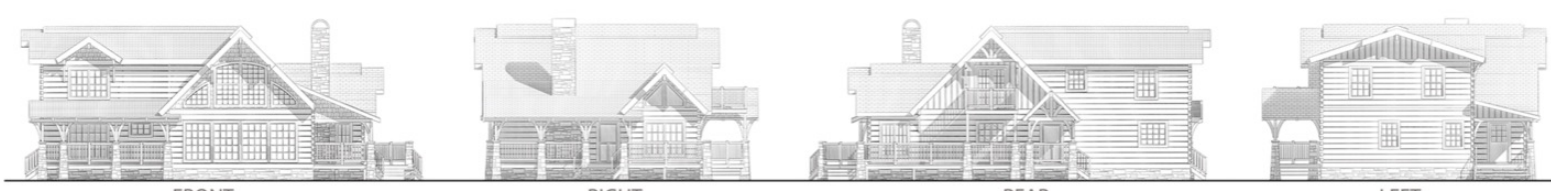

# The Prairie Pass Lodge

*natural element homes*

The Classic Plans Collection

1-800-970-2224

Main Level - 1,536 Square Feet      Upper Level - 780 Square Feet      2,316 Total Square Footage  
 3 Bedrooms - 2 1/2 Baths      969 Square Feet of Outdoor Living