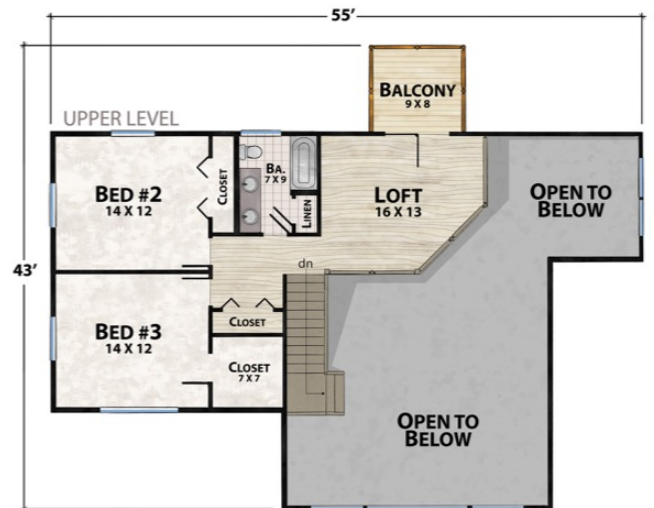

# The Prairie Pass Lodge

*natural element homes*

The Classic Plans Collection

1-800-970-2224

Main Level - 1,536 Square Feet      Upper Level - 780 Square Feet      2,316 Total Square Footage  
 3 Bedrooms - 2 1/2 Baths      969 Square Feet of Outdoor Living